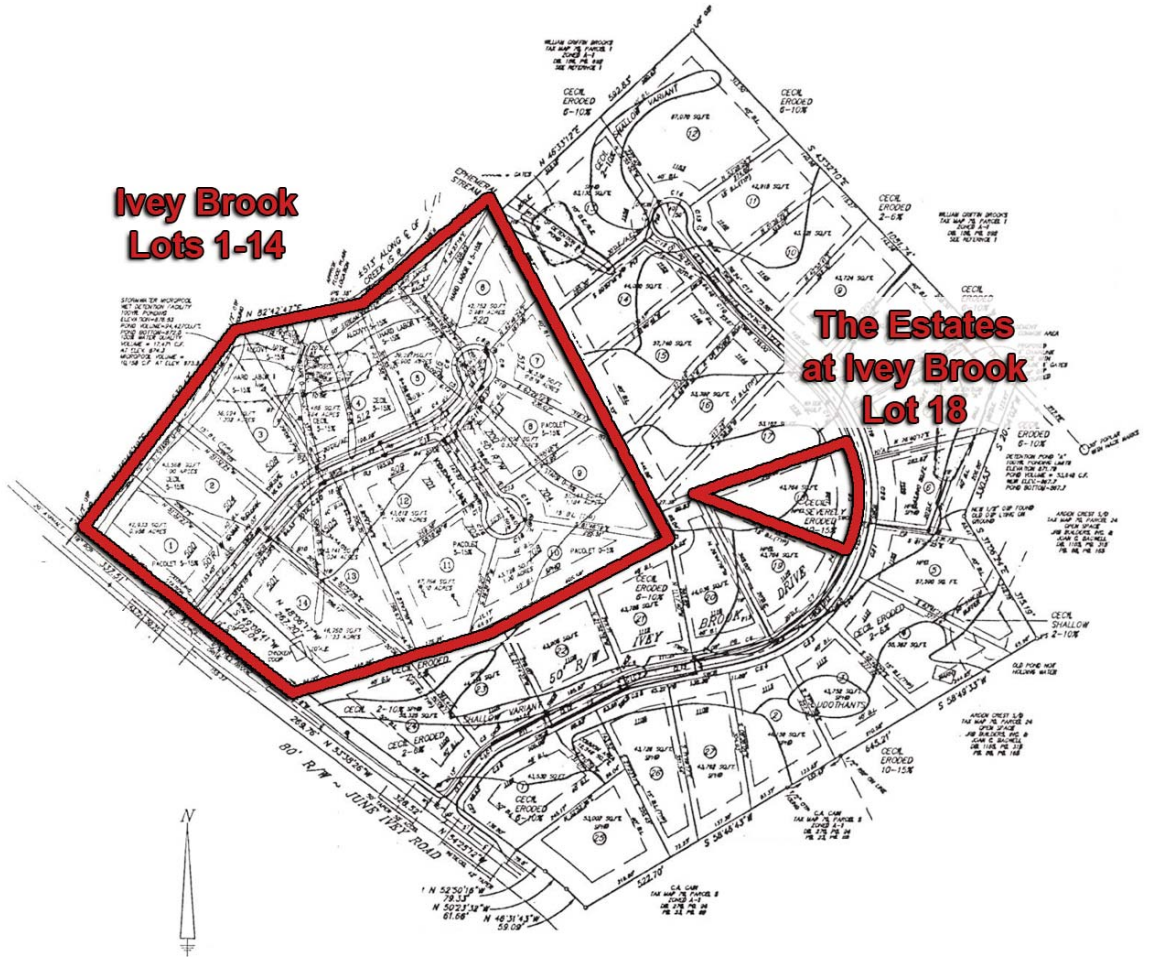

Dan Buyers
770.596.2629
tdb@mcwrealty.com

McWhirter Realty Partners

4045 Orchard Road
Building 400
Smyrna, GA 30080

www.mcwrealty.com

- Lots 1-14 - Ivey Brooke
- 36,000 SF Minimum Lot Size
- Lot 18 - The Estates at Ivey Brooke
- 43,764 SF Minimum Lot Size
- Zoned R1, Walton County
- Priced at \$225,000

Ivey Brook / The Estates at Ivey Brook
June Ivey Road and Highway 81
Bethlehem (Walton County), GA 30620

**Ivey Brook
Lots 1-14**

**The Estates
at Ivey Brook
Lot 18**

For more information,
please contact: